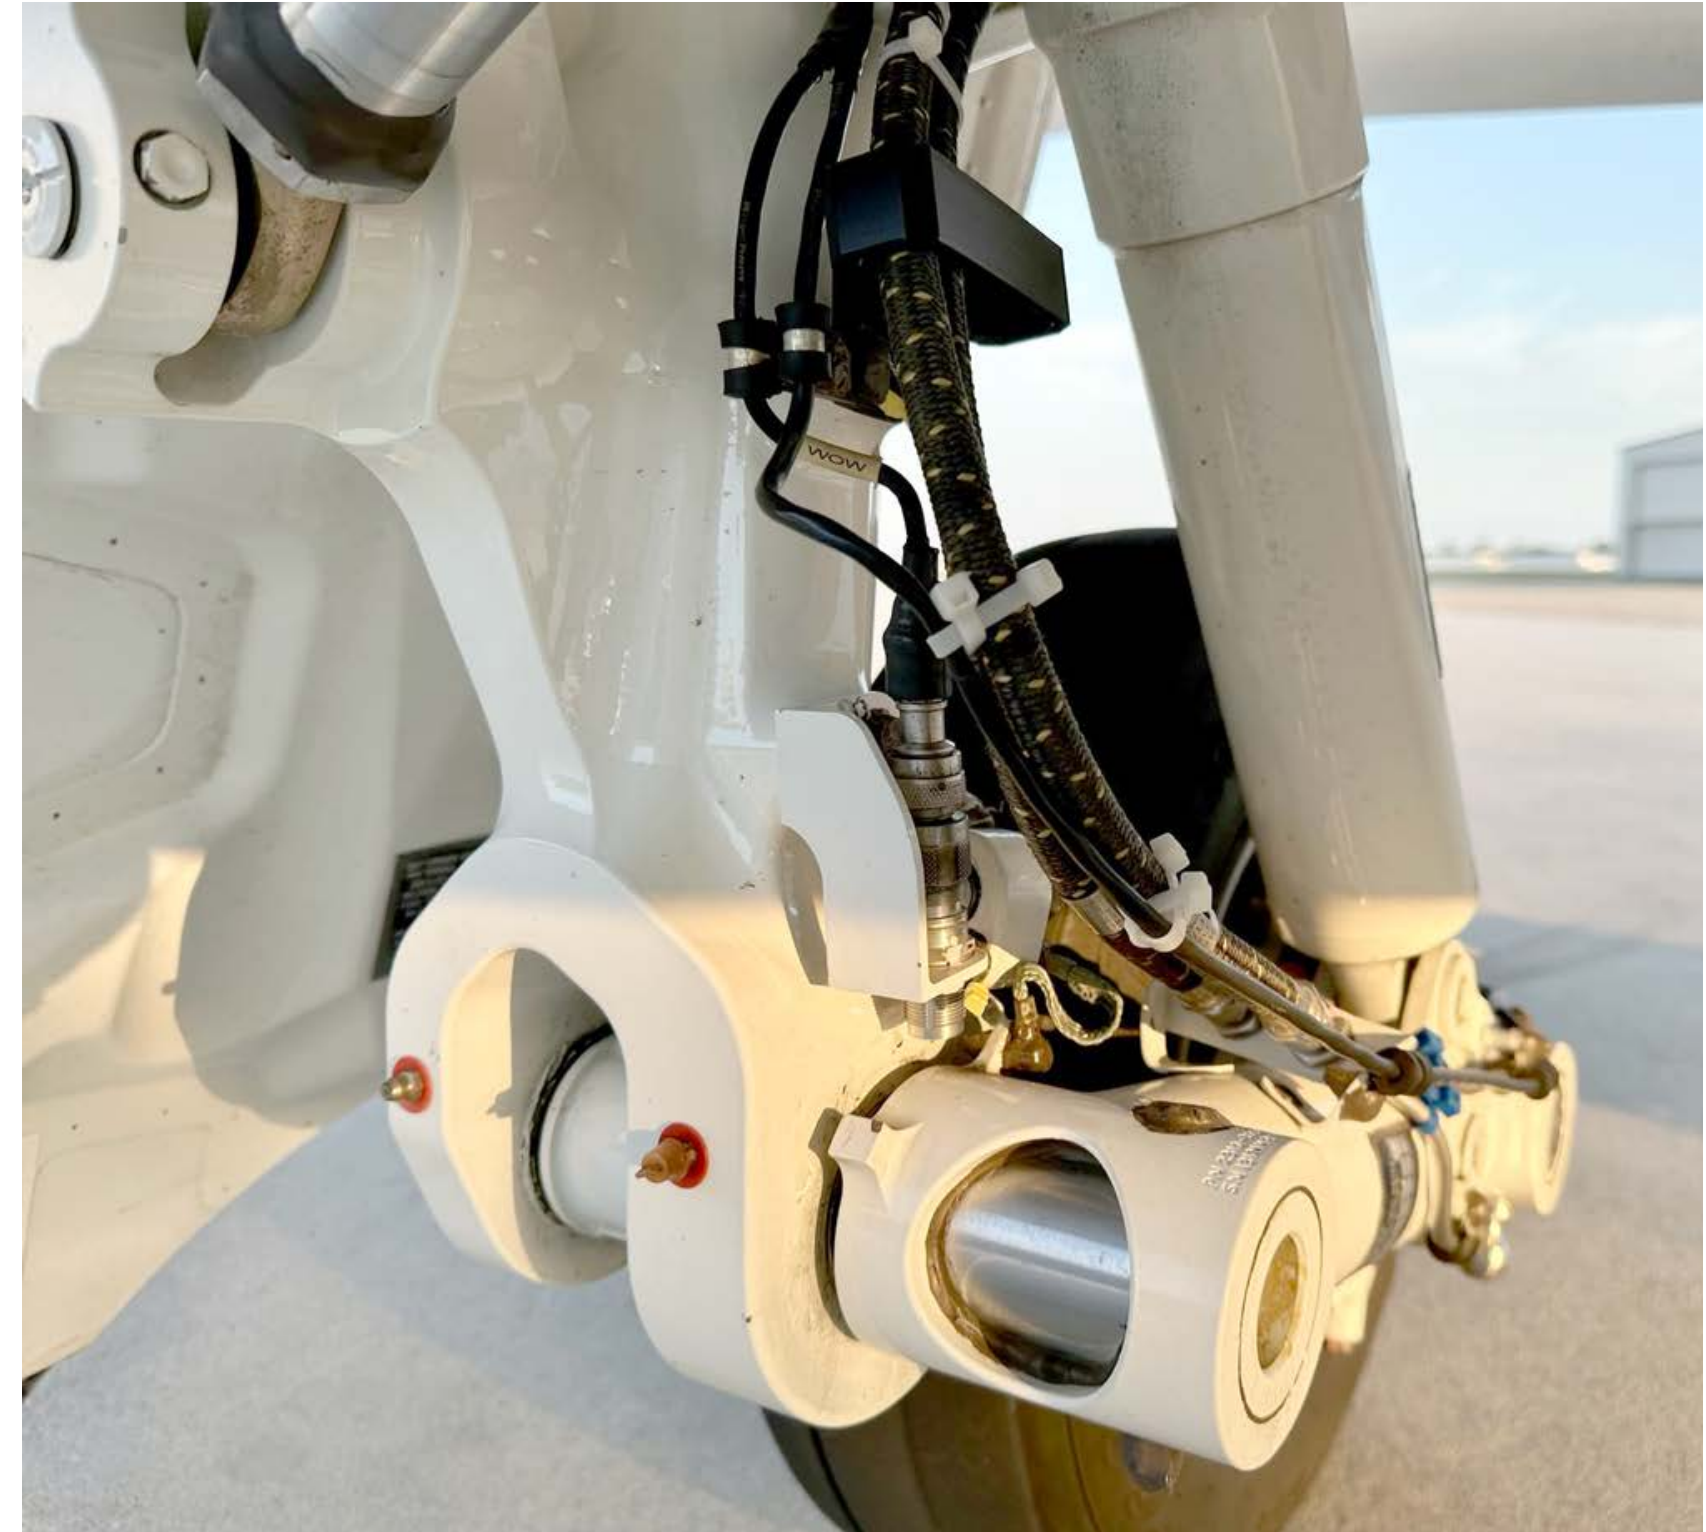

2010 Embraer Phenom 100
S/N 50000192

NAPLES JET CENTER

CONTACT
Bruce Byerly • +1 309-397-2525
Bruce@naplesjetcenter.com

Specifications and/or descriptions are subject to verification. The aircraft is subject to prior sale, lease, and/or removal from the market without prior notice.